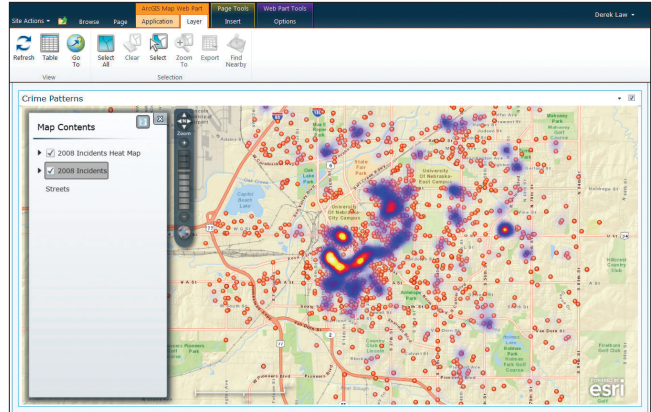

ArcGIS® for SharePoint®

Change the Way You Look at Your Data

ArcGIS® for SharePoint® provides a robust set of configurable mapping components that allow you to visualize and analyze your business data on a map in Microsoft® SharePoint. No programming is required to quickly design and deliver a compelling visual representation of your information assets.

What You Can Do

ArcGIS for SharePoint will change the way you visualize and interact with your data.

- Create, edit, and share dynamic and interactive maps of your business data.
- Interact with tabular data and the map in SharePoint.
- Display SharePoint lists and document libraries, ArcGIS for Server map services, or Spatial Data Services on an interactive map.
- Use free online basemaps from ArcGIS™ Online or ArcGIS for Server.
- Geographically enable SharePoint list and document library items so they can be mapped.
- Configure map pop-up windows, heat maps, and clustering.
- Find items within a specified distance of point features.

esri.com/sharepoint

ArcGIS for SharePoint works with the ArcGIS system and is available to most Esri customers free of charge. Contact your Esri sales representative for more information.