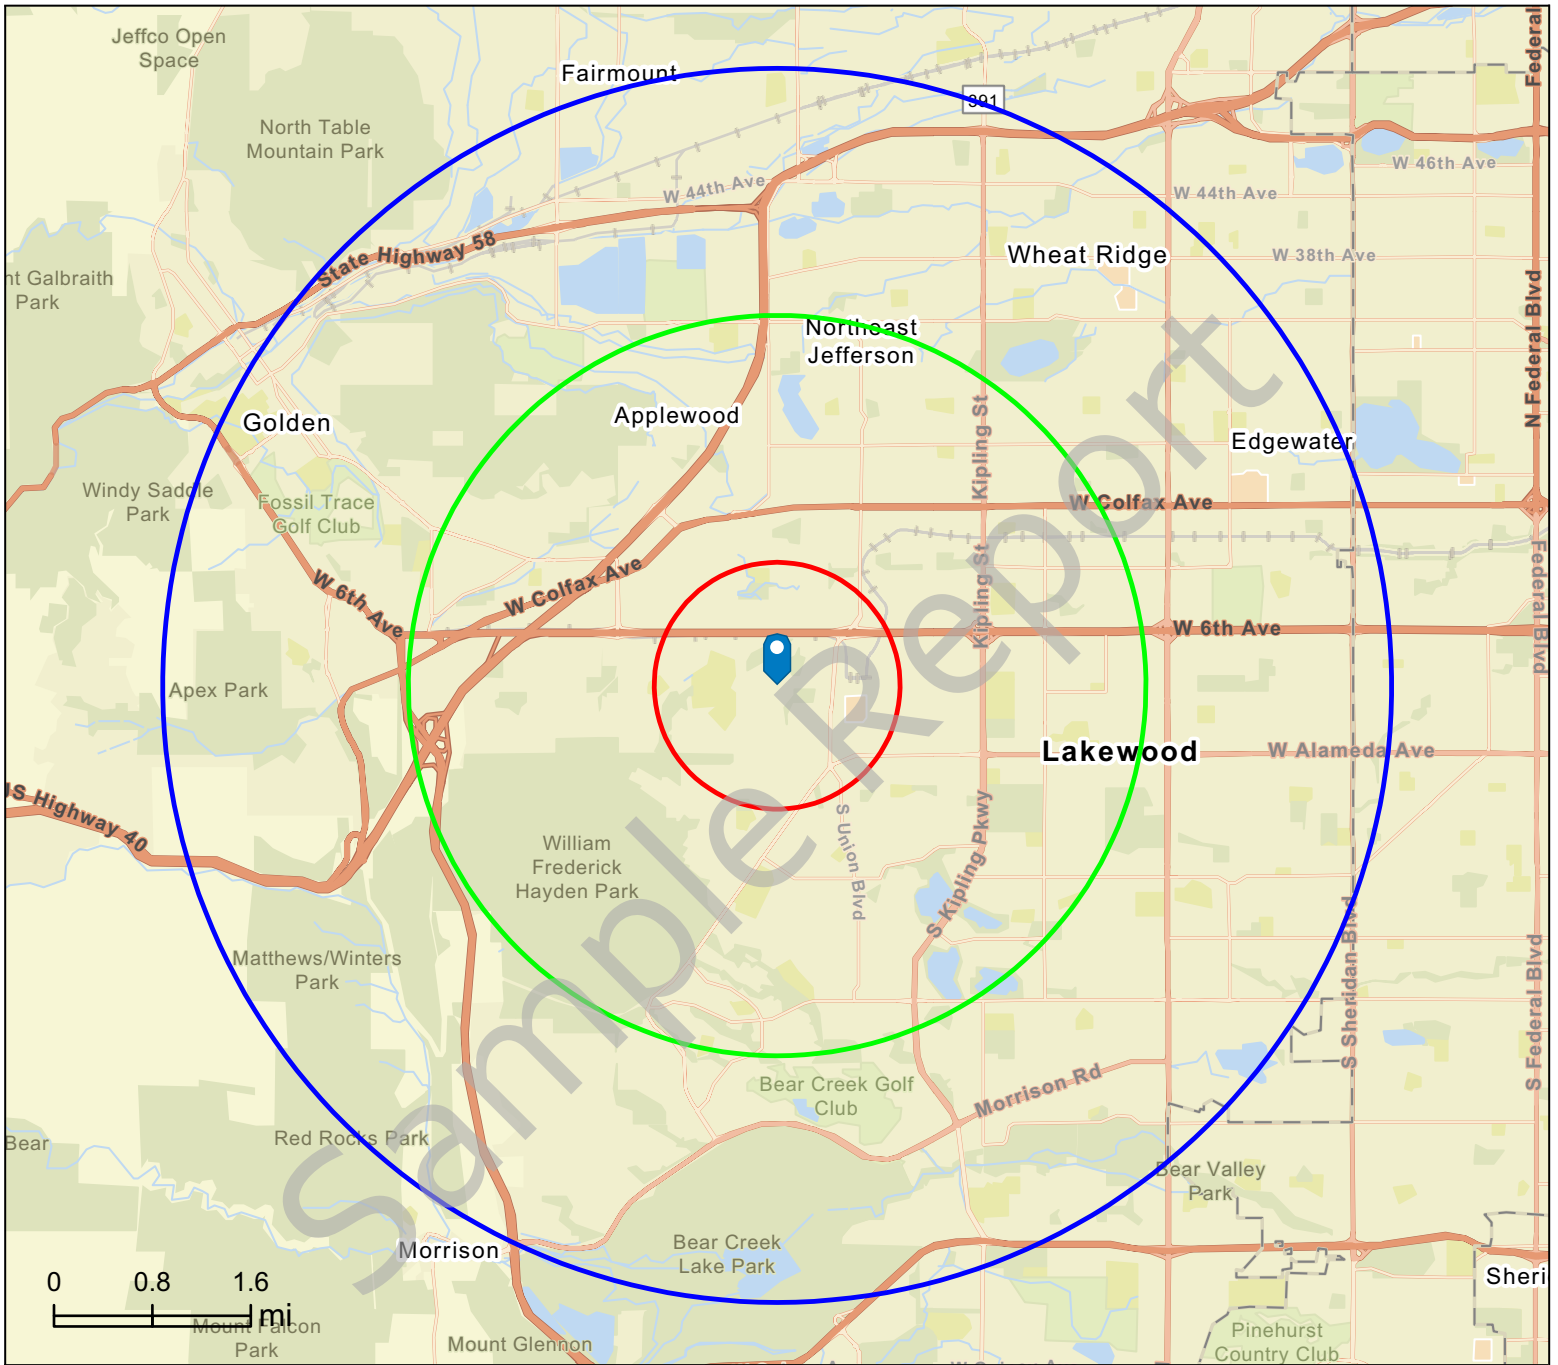

Site Details Map

201 Wright St, Lakewood, Colorado, 80228
Ring: 1 mile radius

Sample Report
Latitude: 39.7191
Longitude: -105.1411

This site is located in:

- City:** Lakewood
- County:** Jefferson County
- State:** Colorado
- ZIP Code:** 80228
- Census Tract:** 08059011732
- Census Block Group:** 080590117322
- CBSA:** Denver-Aurora-Centennial, CO Metropolitan Statistical Area