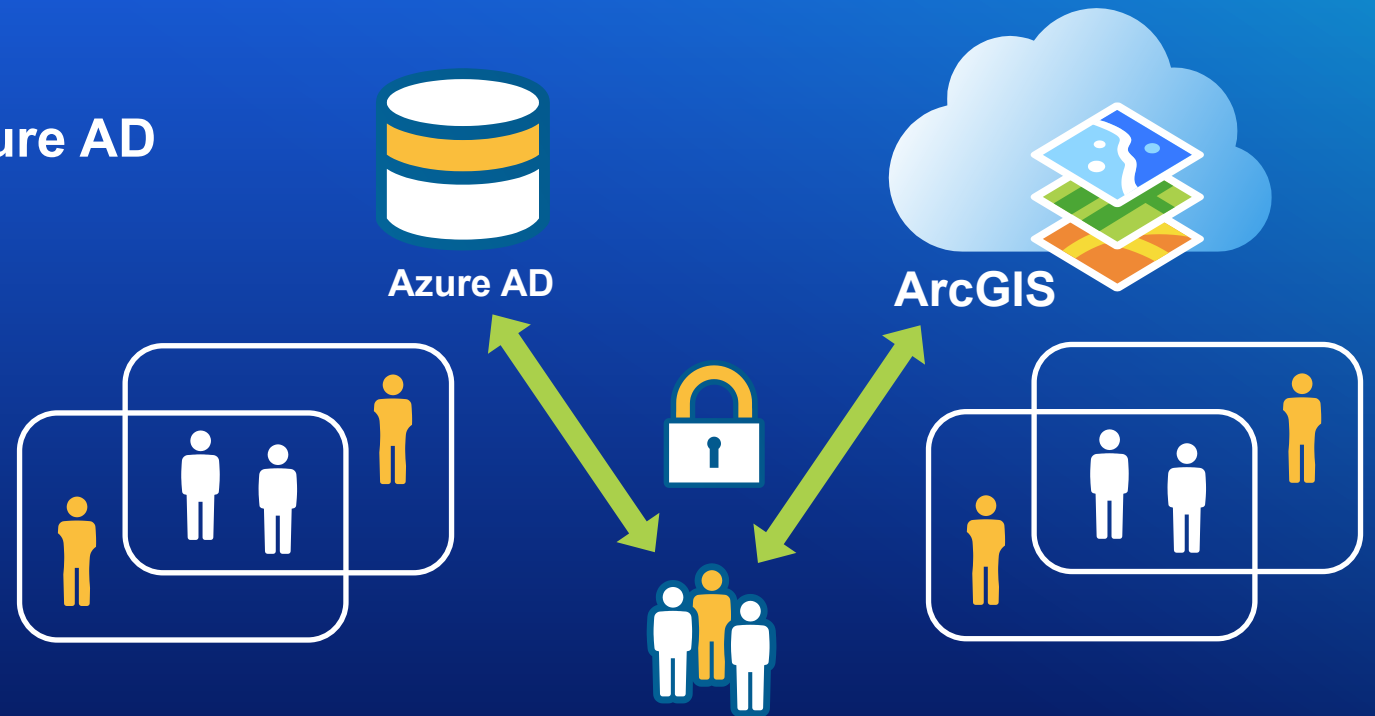

# Securing Organization Specific Logins with Azure AD & ArcGIS

Gregory Ponto

2021 ESRI  
DEVELOPER SUMMIT

# Use Case

- Single Sign On to ArcGIS using Azure AD
- Sign & Encrypt Assertions
- Manage access to ArcGIS content by AD group membership

## Re-cap

- Single Sign On to ArcGIS using Azure AD
- Sign & Encrypt Assertions
- Manage access to ArcGIS content by AD group membership

esri®

THE  
SCIENCE  
OF  
WHERE®

Please provide your feedback for this session by clicking on the session survey link directly below the video.