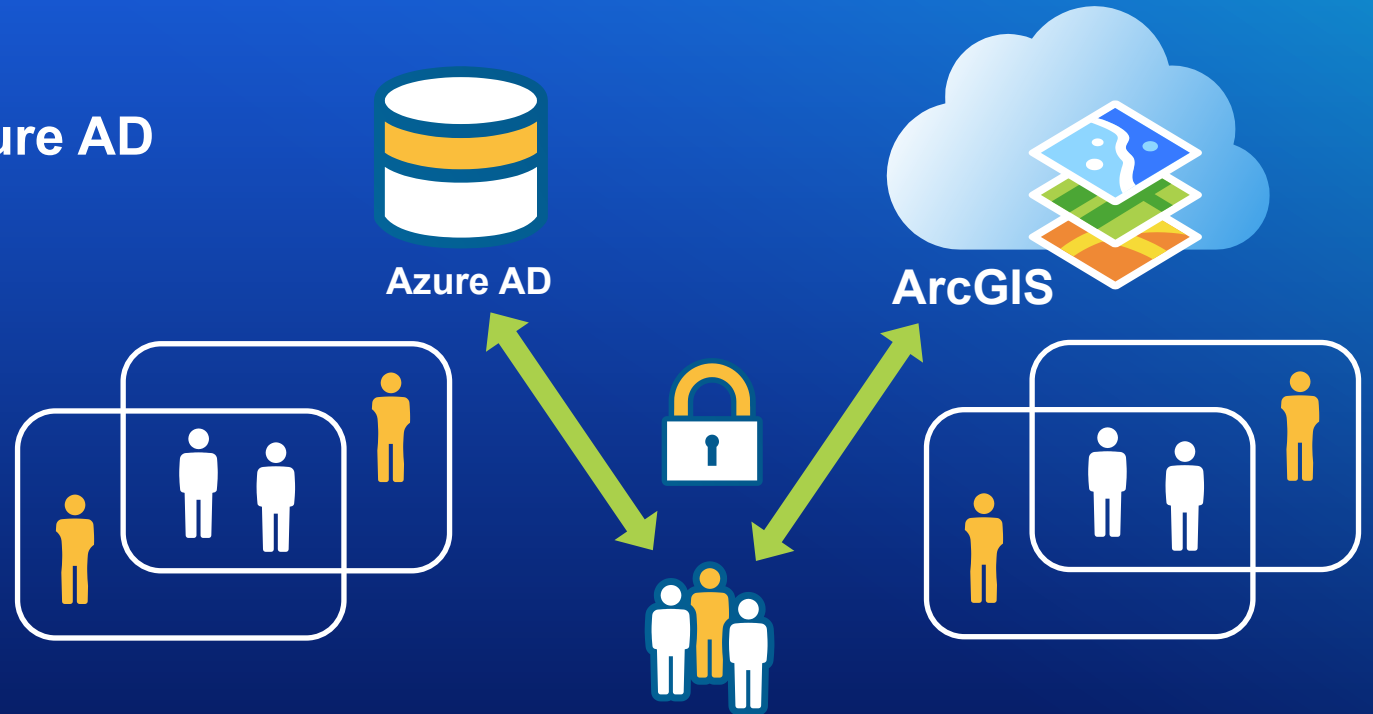

# Securing Organization Specific Logins with Azure AD & ArcGIS

Gregory Ponto

2021 ESRI  
DEVELOPER SUMMIT

# Use Case

- Single Sign On to ArcGIS using Azure AD
- Sign & Encrypt Assertions
- Manage access to ArcGIS content by AD group membership

## Re-cap

- Single Sign On to ArcGIS using Azure AD
- Sign & Encrypt Assertions
- Manage access to ArcGIS content by AD group membership

esri®

THE  
SCIENCE  
OF  
WHERE®

Please provide your feedback for this session by clicking on the session survey link directly below the video.