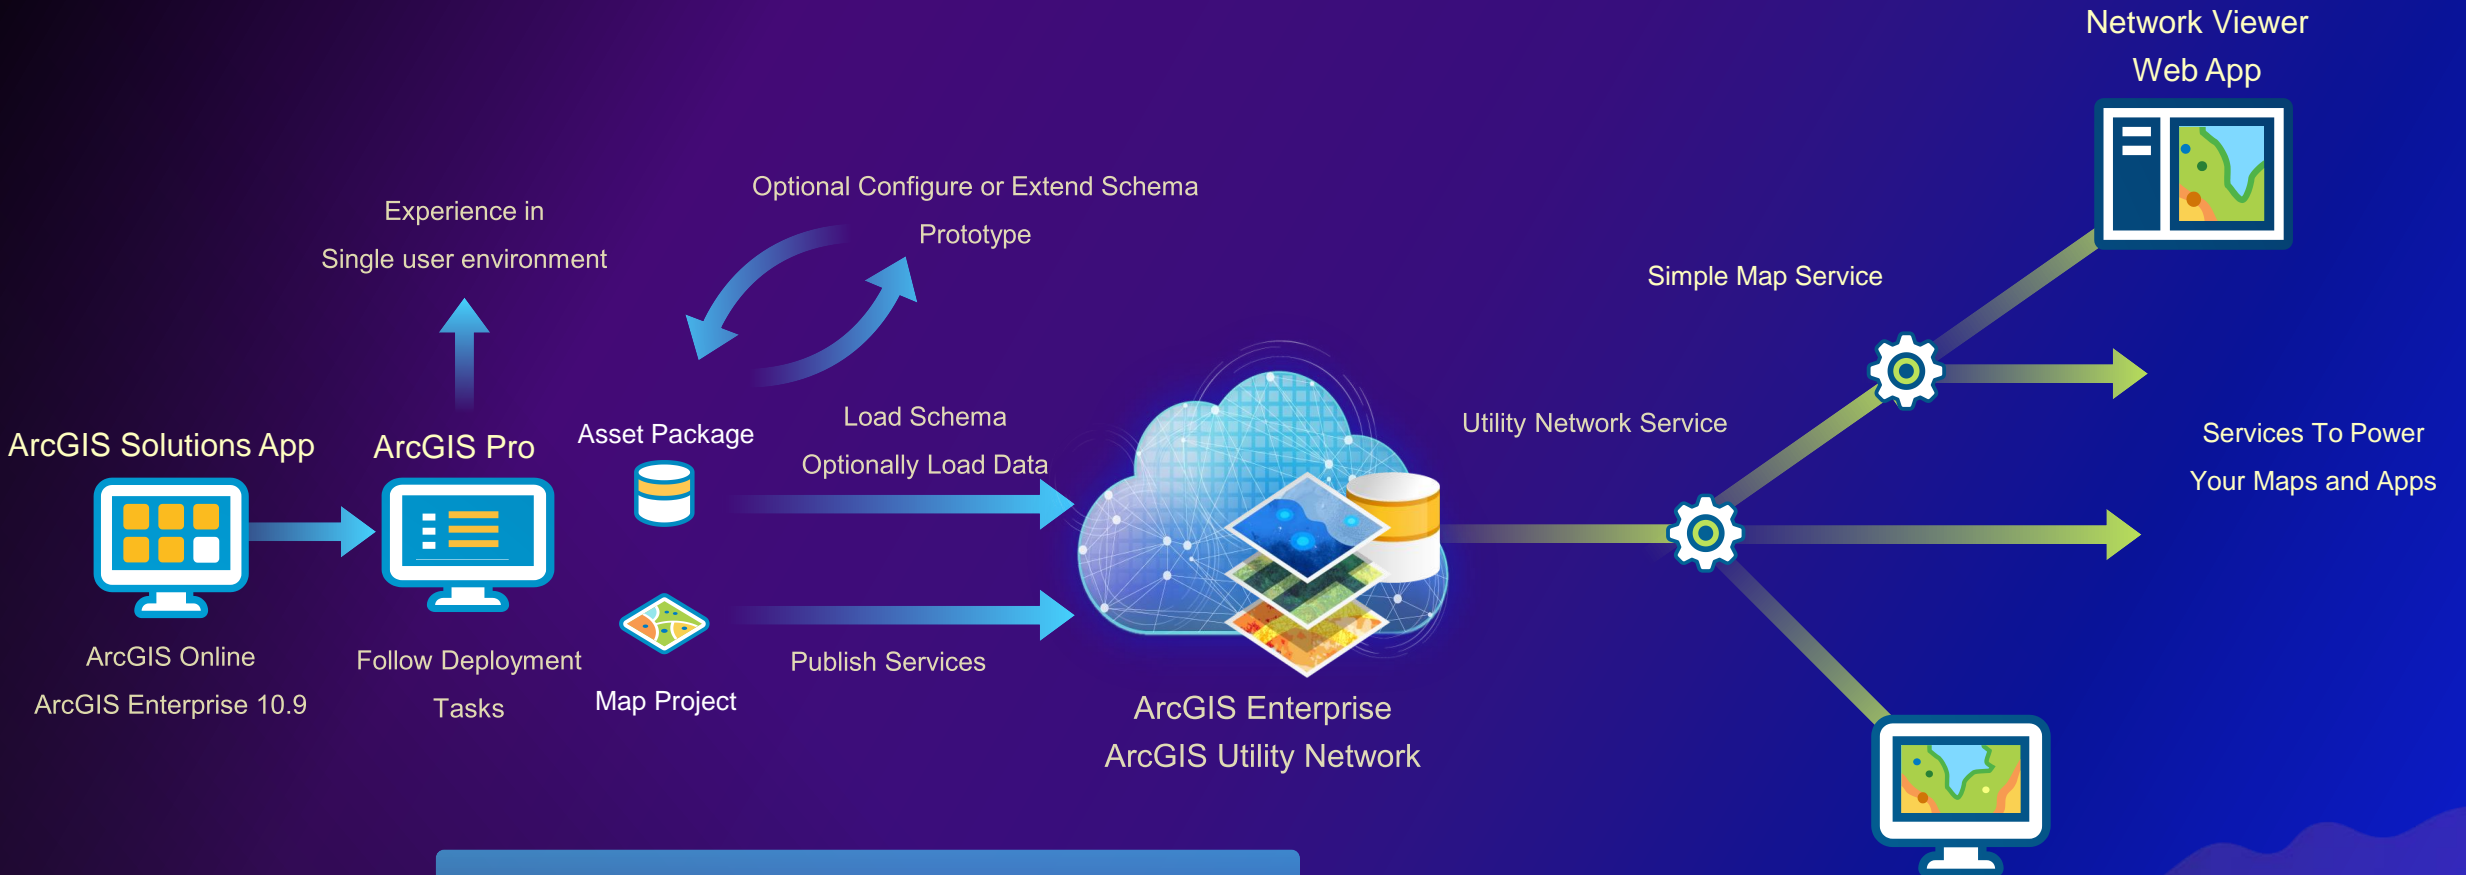

Deploying Data Management for ArcGIS Enterprise

Potential Next Steps:

- Supplement existing data
- Create new data
- Establish organizational data management workflows