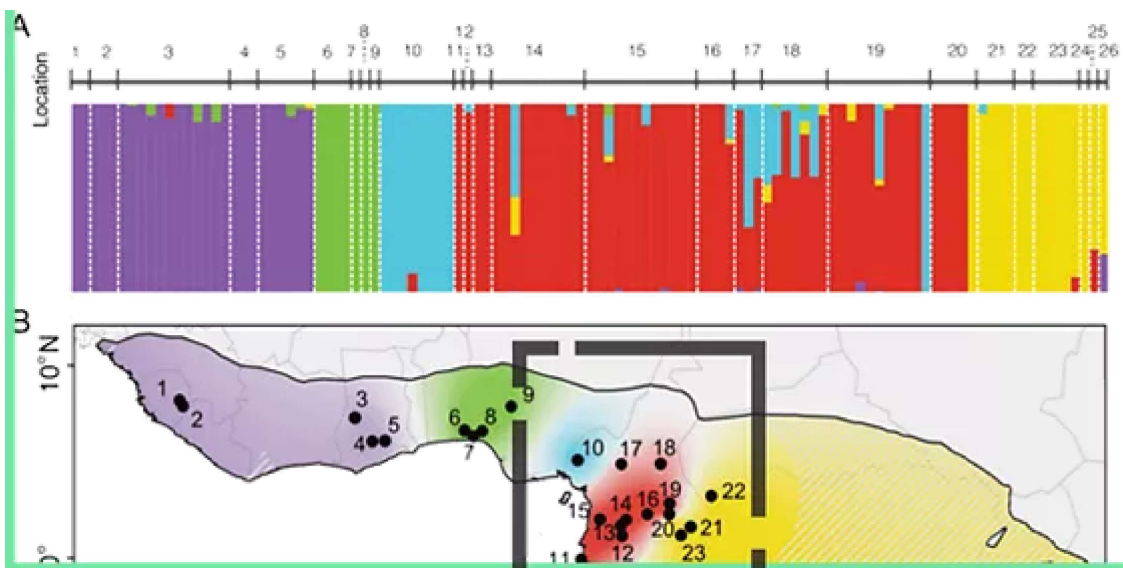

## Breakthrough Map Reveals Supply Chain of the World's Most Trafficked Mammal

Genetic data from the scales of an endangered species, the pangolin, was used to build a source-to-destination map that can identify poaching hot spots within tens of kilometers.