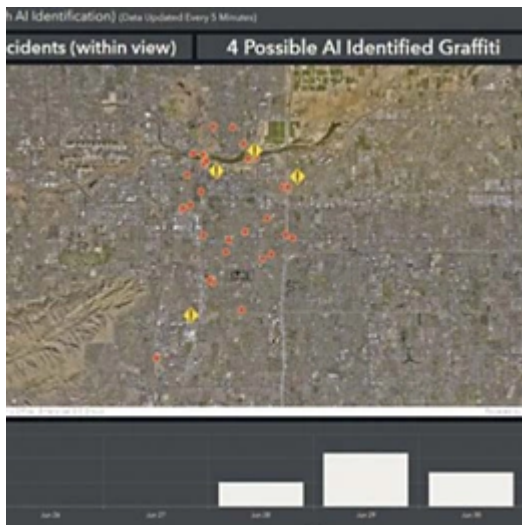

[Listen Now →](#)

and building infrastructure that is future proof.

[Listen Now →](#)

Explore federal funding opportunities

Machine Learning Streamlines Graffiti Removal in Tempe, Arizona

See how the city's Graffiti Abatement Team leverages machine learning, image recognition, event messaging, and ArcGIS technology to optimize operations.