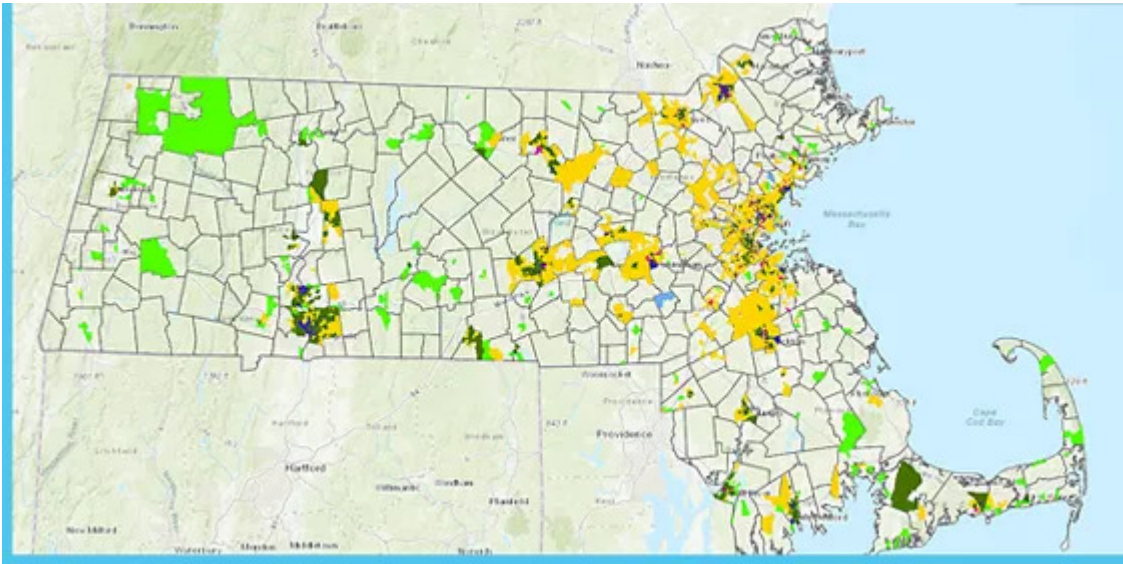

State and Local Government e-Brief

Featured Story

Massachusetts Launches Accessible Climate Data and Tools

Climate data is giving farmers, cities, and decision-makers the information they need to prioritize resilience projects.

Learn how drones helped the state document the impact of a storm, including crop damage, sediment loss, and potential landslides.

[Read More →](#)

Is your information up to date?

Update Your Info

You received this due to your subscription to Esri Announcements.