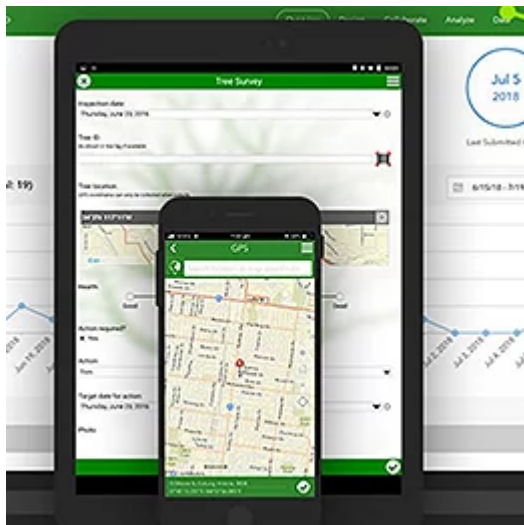

Esri State & Local Connect

45 Minutes. Actionable Insight. Every Single Month.

City of Baltimore Leads with Place-Based Housing Interventions

City officials have moved toward a place-based intervention model to address housing issues by surfacing data about each neighborhood and prioritizing actions for measurable outcomes.

[See More →](#)

How ArcGIS Survey123 Helped Massachusetts DCR Improve Inspection Efficiency by 50 Percent

The Massachusetts Department of Conservation & Recreation's (DCR) Division of Water Supply Protection inspects and monitors about 150 watershed reservation restrictions every few years. With ArcGIS Survey123, they cut the time it takes to complete the workflow in half.