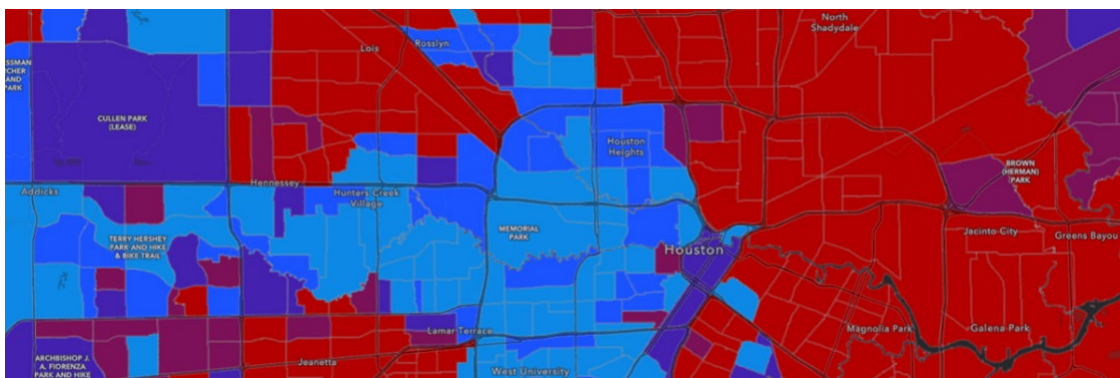

Esri State and Local Government eBrief

Tacoma Leaders Map Disparities to Create a More Equitable Future for the City

Find out how city leaders guide equitable decisions on everything from small business loans to utility upgrades.

[Read More →](#)

Learn How to Build an Index to Explore Multiple Attributes at Once

Indexes can help decision-makers understand complex topics such as climate and equity.

[Register Today →](#)

More News in State and Local Government

Silver Lake Water and Sewer District Identifies Residents at Risk from Lead Pipes

Pinpointing the locations of lead pipes doesn't have to be daunting.

[Learn More →](#)

Enhancing Equity across Public Works

[Learn More →](#)

A vibrant graphic with a blue background and a central 3D isometric illustration of a city block. The illustration is divided into four colored layers: a top pink layer with people icons and the text 'Understanding where inequities are within the community'; a yellow layer with the text 'Creating a location strategy'; a green layer with the text 'Measuring impact in real time'; and a bottom blue layer with the text 'Operationalizing your plan & workflows'. On the left, the text 'DEVELOP AN EQUITY STRATEGIC PLAN WITH GIS' is written in large blue letters, with 'WITH GIS' in smaller white letters. Below this is an orange button that says 'DOWNLOAD THE GUIDE'. The Esri logo is in the bottom right corner.