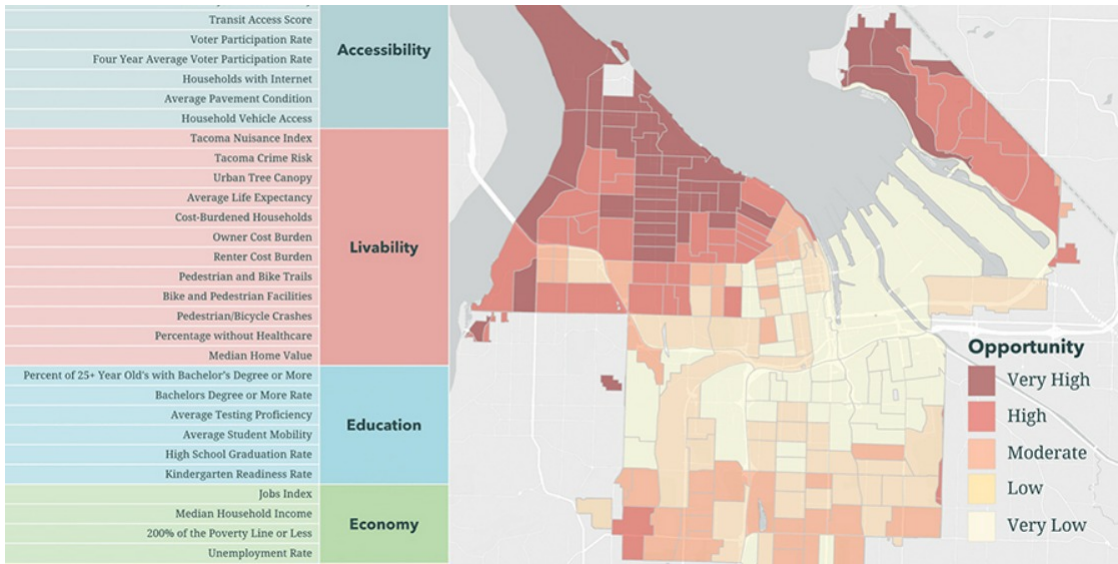

Esri State and Local Government eBrief

Tacoma Leaders Map Disparities to Create a More Equitable Future for the City

Find out how city leaders guide equitable decisions on everything from small business loans to utility upgrades.

[Read More →](#)

Learn How to Build an Index to Explore Multiple Attributes at Once

Indexes can help decision-makers understand complex topics such as climate and equity.

[Register Today →](#)

More News in State and Local Government

Silver Lake Water and Sewer District Identifies Residents at Risk from Lead Pipes

Pinpointing the locations of lead pipes doesn't have to be daunting.

[Learn More →](#)

Enhancing Equity across Public Works

[Learn More →](#)

A vibrant graphic with a blue background and a central 3D isometric illustration of a city block. The illustration is divided into four colored layers: a top pink layer with people icons and the text 'Understanding where inequities are within the community'; a yellow layer with the text 'Creating a location strategy'; a green layer with the text 'Measuring impact in real time'; and a bottom blue layer with the text 'Operationalizing your plan & workflows'. On the left, the text 'DEVELOP AN EQUITY STRATEGIC PLAN WITH GIS' is written in large blue letters, with 'WITH GIS' in smaller white letters. Below this is an orange button that says 'DOWNLOAD THE GUIDE'. The Esri logo is in the bottom right corner.