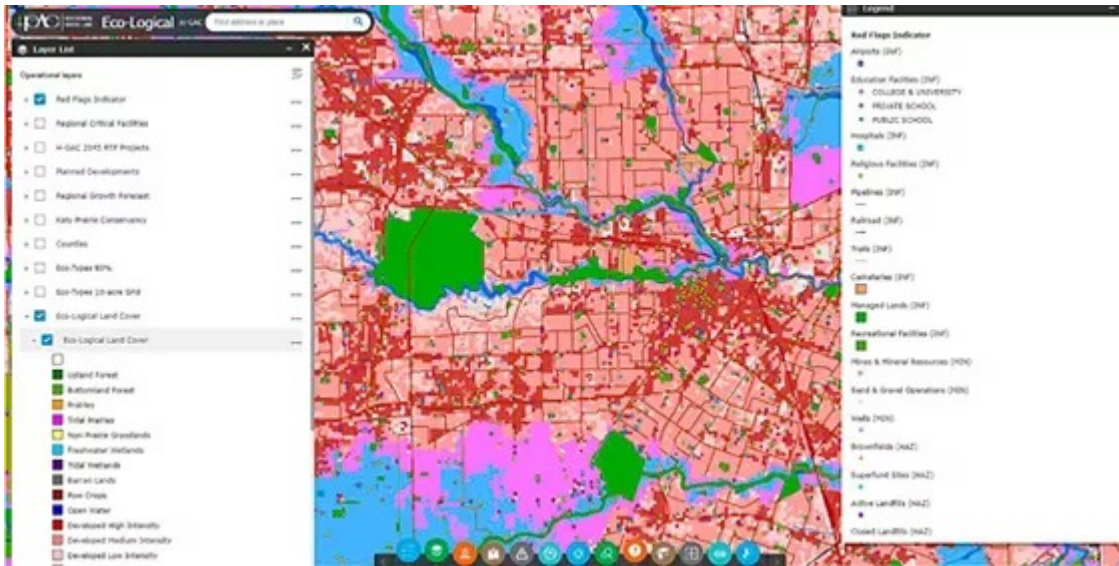

Esri State and Local Government eBrief

Houston-Galveston Area Council Facilitates Stronger Decision-Making with GIS

Fifty applications improve capital improvement planning and facilitate regional growth.

[Read the Story →](#)

Cities Save Lives by Mapping Communities Most at Risk from Extreme Heat

Address where dangerous heat impacts vulnerable residents.

[Read the Blog →](#)

More News in State and Local Government

Mapping Assists Thousands Counting LA County's Homeless Population

Thousands of volunteers record the point-in-time count across 4,084 square miles.

[Read More →](#)

The Digital Twin Guiding America's Safest City