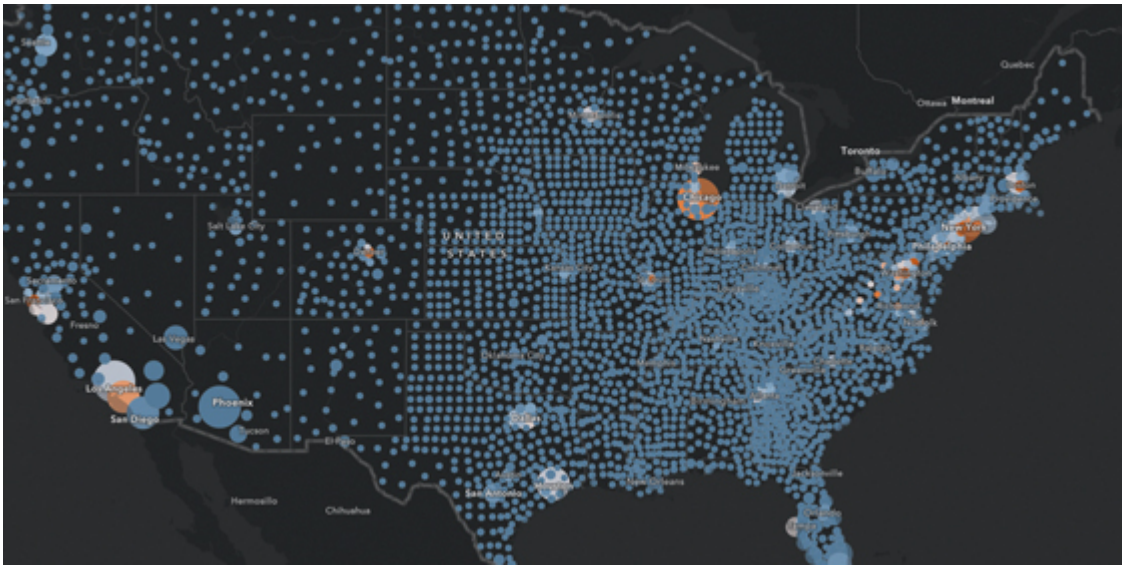

## The Definitive Resource for State and Local Government Professionals to Respond to COVID-19

Get maps, data sets, solutions, best practices and request assistance from the Disaster Response Program.

[Get Resources](#)

## Identifying the Socially Vulnerable

Discover the top 40 counties with high daytime population, more travelers and seniors.

[See More](#)

## In the News: Outpacing an Outbreak by Using GIS

See why geography is a key part of fighting the COVID-19 outbreak.

[Learn More](#)