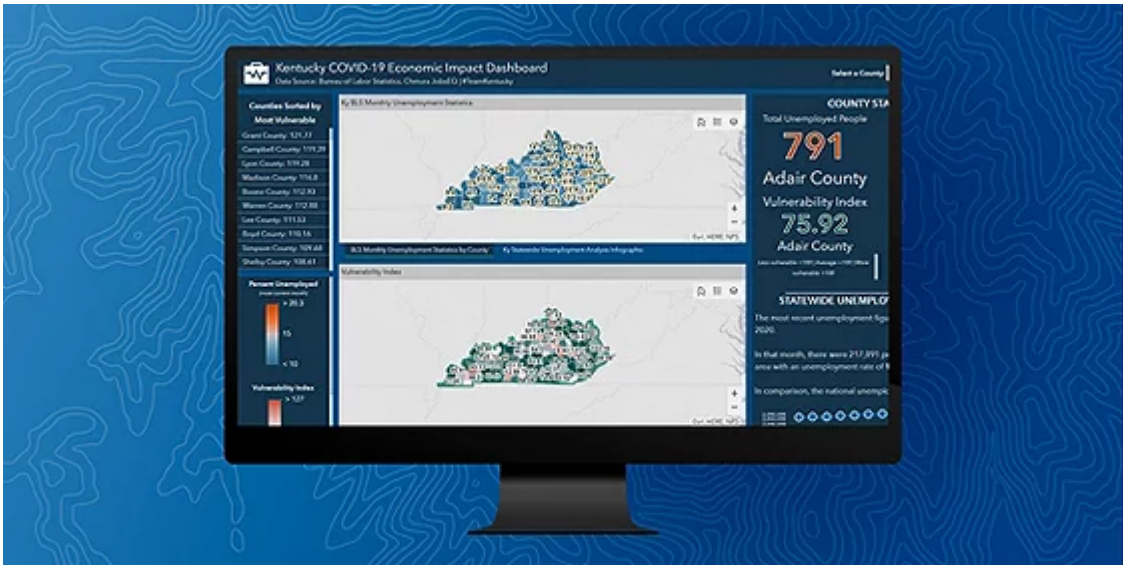

# Esri State & Local Brief

A brief collection of curated content for state and local government professionals

## Kentucky Tracks COVID-19's Economic Impact

Dashboard informs economic development decisions by tracking unemployment rates and economic vulnerability.

[See More](#)

Share:

## City of Escondido, California, Creates Grand Vision to Transform Citizen Engagement

What started out as a way to engage volunteers turned into an enterprise-wide solution for direct community engagement for all city departments.

## Maricopa County, Arizona, Adapts Existing Election Operations Solutions to Address COVID-19 Concerns

With existing solutions in place, the county was able to retool analysis of polling locations to avoid high-risk venues and increase physical distancing.