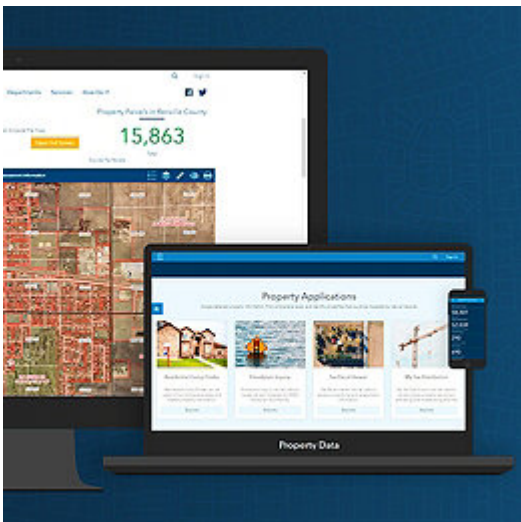

Enhancing Trust between Taxpayers and Government

Join Pro-West & Associates and Esri as we present the latest in cloud-based GIS technology that improves citizen engagement and accessibility to tax and property information through self-service applications.

[Register Now→](#)

Is your information up-to-date?

[UPDATE YOUR INFO](#)