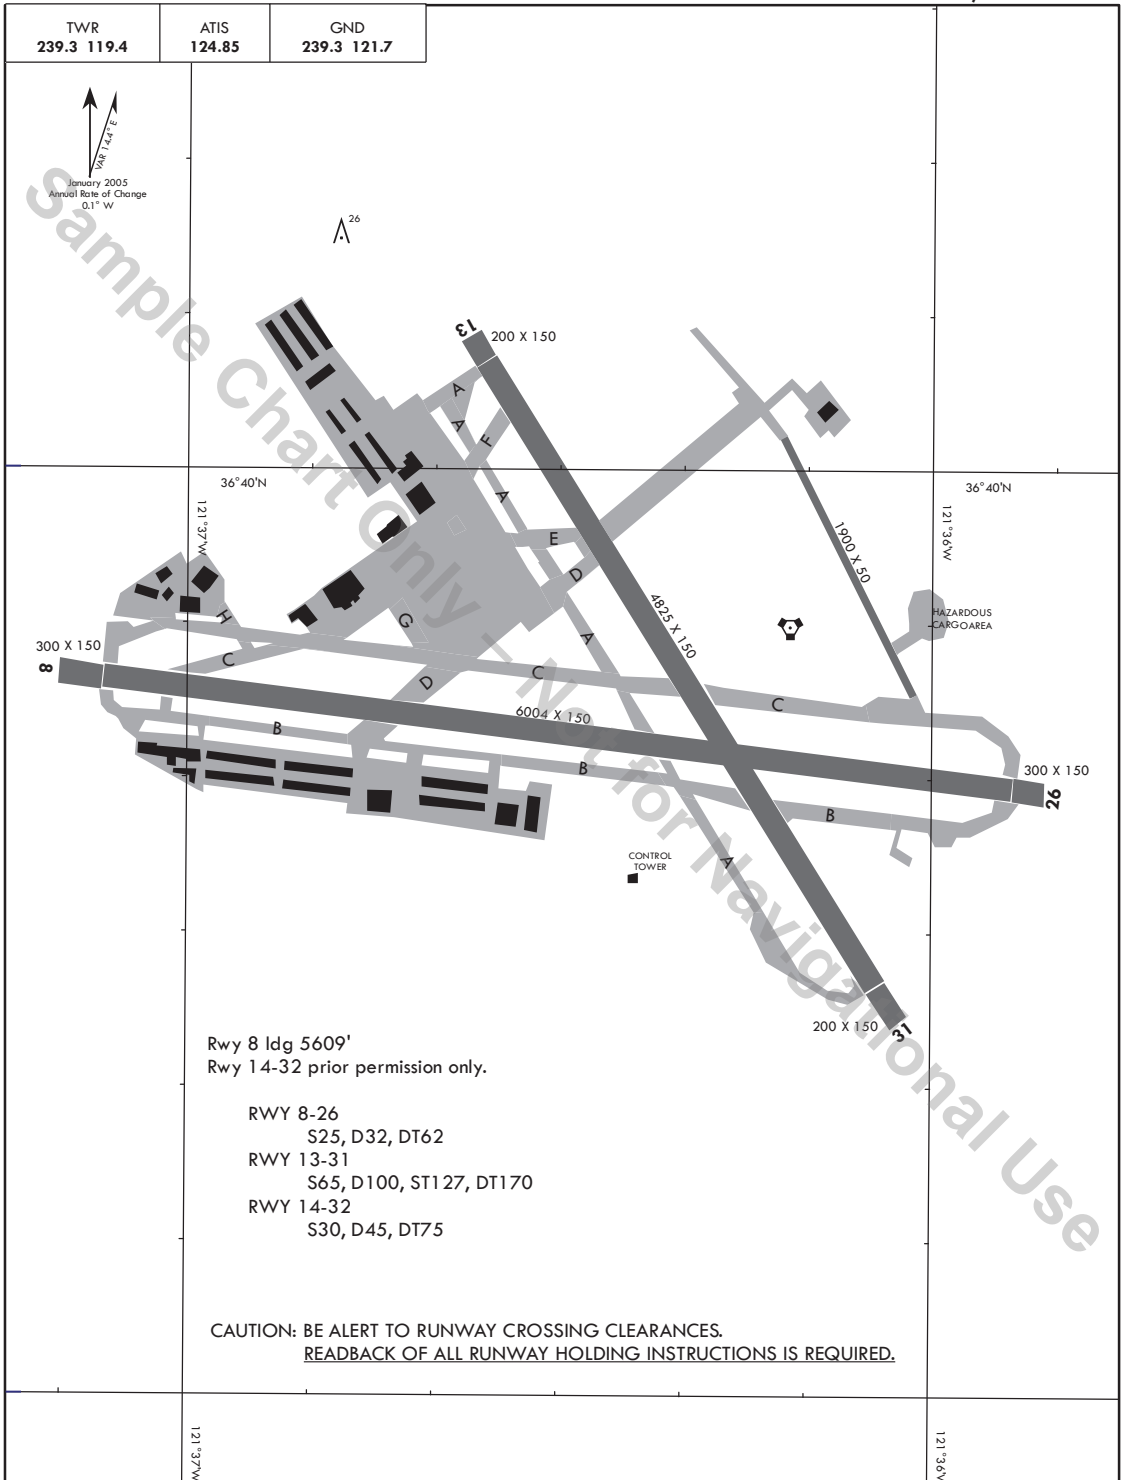

AIRPORT DIAGRAM

36°40' N - 121°36' W

SALINAS MUNI (SNS)
SALINAS, CALIFORNIA

SAMPLE CHART - NOT FOR NAVIGATION

SAMPLE CHART - NOT FOR NAVIGATION