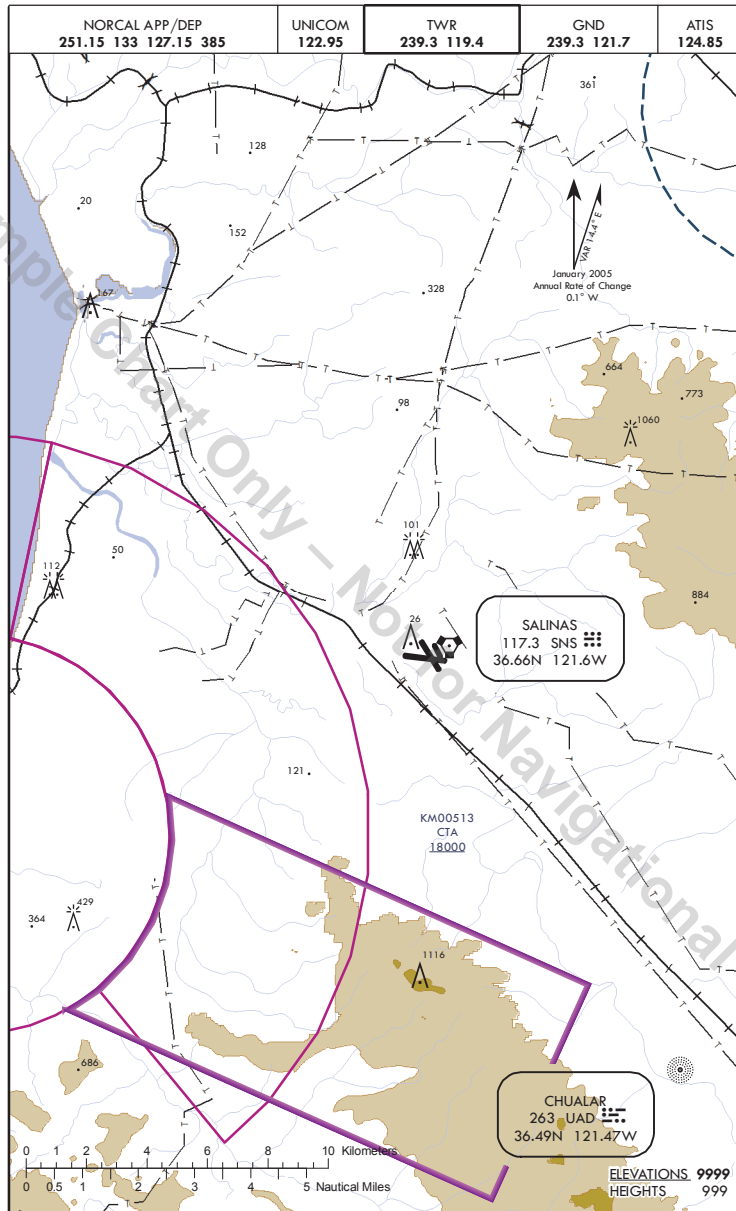

Visual
APPROACH CHART - ICAO

© ESRI
ELEV: 85

KSNS AERODROME
SALINAS, CALIFORNIA

PROTOTYPE CHART - NOT FOR NAVIGATION

PROTOTYPE CHART - NOT FOR NAVIGATION

DATE OF AERONAUTICAL
INFORMATION: MM/DD/YYYY

PRODUCING ORGANIZATION