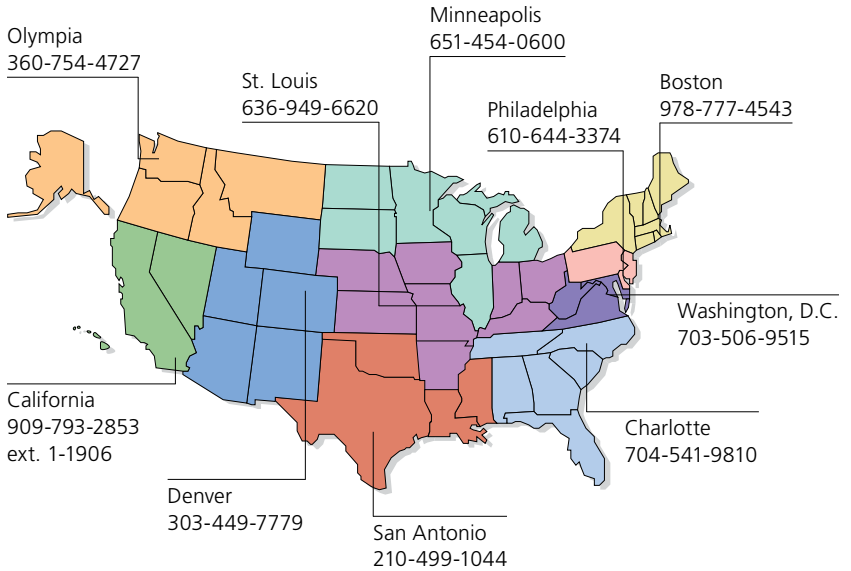

For More Information

1-800-GIS-XPRT (1-800-447-9778)

www.esri.com

Locate an ESRI value-added reseller near you at

www.esri.com/resellers

Outside the United States, contact your local ESRI distributor. For the number of your distributor, call ESRI at 909-793-2853, ext. 1-1235, or visit our Web site at

www.esri.com/distributors

ESRI Regional Offices

ESRI International Offices

Australia
www.esriaustralia.com.au

Belgium/Luxembourg
www.esribelux.com

Bulgaria
www.esribulgaria.com

Canada
www.esricanada.com

Chile
www.esri-chile.com

China (Beijing)
www.esrichina-bj.cn

China (Hong Kong)
www.esrichina-hk.com

Finland
www.esri-finland.com

France
www.esrifrance.fr

Germany/Switzerland
www.esri-germany.de
www.esri-suisse.ch

Hungary
www.esrihu.hu